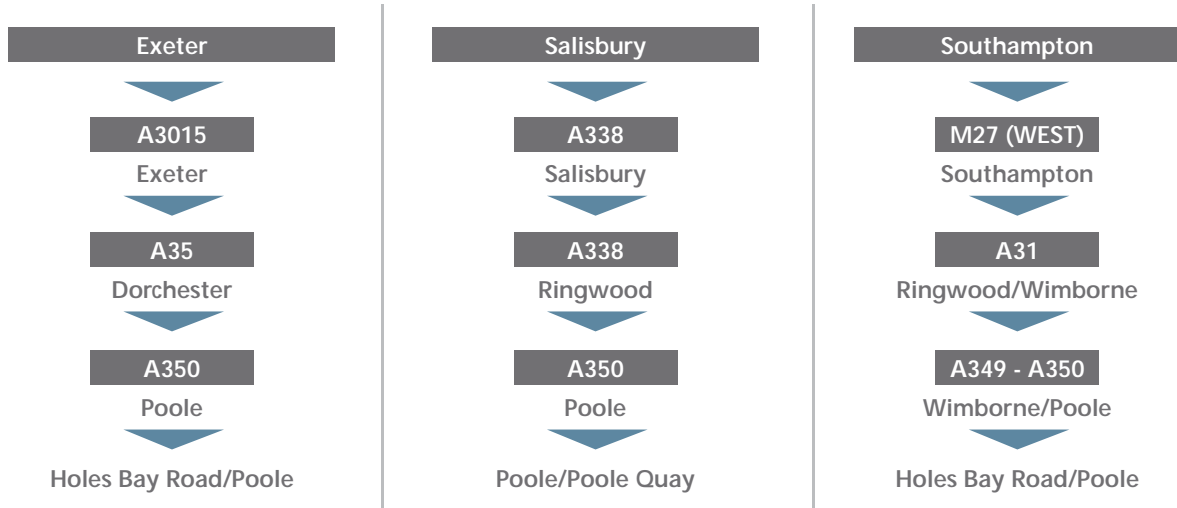

Directions to Our Offices

Castleford
5A New Orchard
Poole
Dorset
BH15 1LY

T: 01202 682299
F: 01202 678769

E: enquiries@castlefordmanage.co.uk

When approaching Poole follow the sign for the Cross Channel Ferries & Poole Quay. With the RNLI buildings on your right turn left at the first set of traffic lights by the Queen Mary public house into New Orchard Road, across the mini roundabout and you will find us on the first floor above 'New Orchard Café-Deli' which will be on your right. Car parking is available in the Old Orchard/Quay Visitors Car Park – turn right just after the offices and follow the signs.